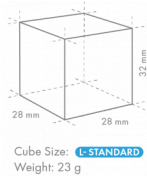

Hoshizaki recommends that the water-cooled condenser should be connected to a closed circuit recirculating type cooling system utilizing a tower, water chiller or similar. Water make up should be via a ball valve/break tank arrangement. Whilst connecting a water-cooled condenser to a mains water (potable) supply will not affect the performance of the machine, it will most certainly cause high water use and waste of a valuable resource that is not recommended. It is likely that the connection of such units to the mains water supply may be a contravention of local water authority by-laws.

Ice cube dimensions and weight - disclaimer: The drawing is for illustration purposes only. Cube size and weight may be differ due to local installation conditions.

- Ice making system with an automatic rinse cycle
- Each ice cycle is made with fresh water
- Closed water circuit for contamination protection
- Closed Cell System helps produce compact, hard and geometrically perfect ice
- Easy external access to control panel
- System comes with a magnetic DC water pump with variable speed and that has no direct coupling, which prevents any leakage
- UV sanitization function sanitizing air and water (UV-C irradiation)
- Stainless steel frame inside
- Easily removable water pan assembly

ICE TYPE: Large cubes, Standard