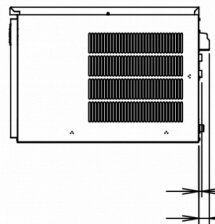

HOSHIZAKI

IM-240DWPE-U

TECHNICAL SPECIFICATIONS

Cooling system	Power supply	Electrical circuit breaker protection	Heat Rejection (AT 32°C, WT 21°C)	Production Capacity (kg/24h) - AT 10°C, WT 10°C	Production Capacity (kg/24h) - AT 21°C, WT 15°C	Production Capacity (kg/24h) - AT 32°C, WT 21°C
Water Cooled	1/220 - 240V/50Hz	5 A	1.47 kW	209	196	179

SHIPPING SPECIFICATIONS

Width (packed)	Depth (packed)	Height (packed)	Volume (packed)	Gross weight	Width	Depth	Height	Net weight
1,196 mm	825 mm	640 mm	0.632 m3	97 kg	1,084 mm	700 mm	500 mm	82 kg

Disclaimer: Every effort has been made to ensure that the information contained in this spec sheet is accurate at the time of publishing. Hoshizaki Europe BV assumes no responsibility or liability for typographical errors or omissions or for any misinterpretation of the information within the publication and reserves the right to change without notice.

HOSHIZAKI

Hoshizaki Belgium
Hoshizaki Danmark
Hoshizaki Deutschland
Hoshizaki France
Hoshizaki Iberia
Hoshizaki Italia
Hoshizaki Middle East

info@hoshizaki.nl
info@hoshizaki.dk
vertrieb@hoshizaki.de
info@hoshizaki.fr
info@hoshizaki.es
commerciale@hoshizaki.it
sales.ex@hoshizaki-europe.com

Hoshizaki Netherlands info@hoshizaki.nl
Hoshizaki Norge salg@hoshizaki.no
Hoshizaki Sverige orderSE@hoshizaki.dk
Hoshizaki UK uksales@hoshizaki.uk
Export countries sales.ex@hoshizaki-europe.com
Other countries sales.ex@hoshizaki-europe.com

www.hoshizaki-europe.com