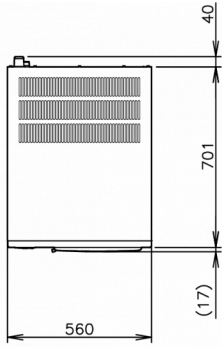

HOSHIZAKI

IM-240XWPE-U-32

TECHNICAL SPECIFICATIONS

Cooling system	Power supply	Electrical circuit breaker protection	Heat Rejection (AT 32°C, WT 21°C)	Production Capacity (kg/24h) - AT 10°C, WT 10°C	Production Capacity (kg/24h) - AT 21°C, WT 15°C	Production Capacity (kg/24h) - AT 32°C, WT 21°C
Water Cooled	1/220 - 240V/50Hz	5 A	1.47 kW	190	175	160

SHIPPING SPECIFICATIONS

Width (packed)	Depth (packed)	Height (packed)	Volume (packed)	Gross weight	Width	Depth	Height	Net weight
1,196 mm	825 mm	640 mm	0.632 m3	87 kg	1,084 mm	700 mm	500 mm	70 kg

Disclaimer: Every effort has been made to ensure that the information contained in this spec sheet is accurate at the time of publishing. Hoshizaki Europe BV assumes no responsibility or liability for typographical errors or omissions or for any misinterpretation of the information within the publication and reserves the right to change without notice.