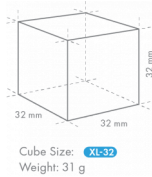

HOSHIZAKI

IM-240XWPE-U-32

Cuber, Modular & Stackable (extension)

Production Capacity (kg/24h) - AT 10°C, WT 10°C: 190

ICE TYPE: Extra large cubes - 32

PRODUCT SERIES: CUBE ICEMAKERS

ITEM NUMBER: M120-D215

COUNTRY OF ORIGIN: UK

SHIPPING SPECIFICATIONS

Width (packed)	Depth (packed)	Height (packed)	Volume (packed)	Gross weight	Width	Depth	Height	Net weight
1,196 mm	825 mm	640 mm	0.632 m3	87 kg	1,084 mm	700 mm	500 mm	70 kg

Disclaimer: Every effort has been made to ensure that the information contained in this spec sheet is accurate at the time of publishing. Hoshizaki Europe BV assumes no responsibility or liability for typographical errors or omissions or for any misinterpretation of the information within the publication and reserves the right to change without notice.